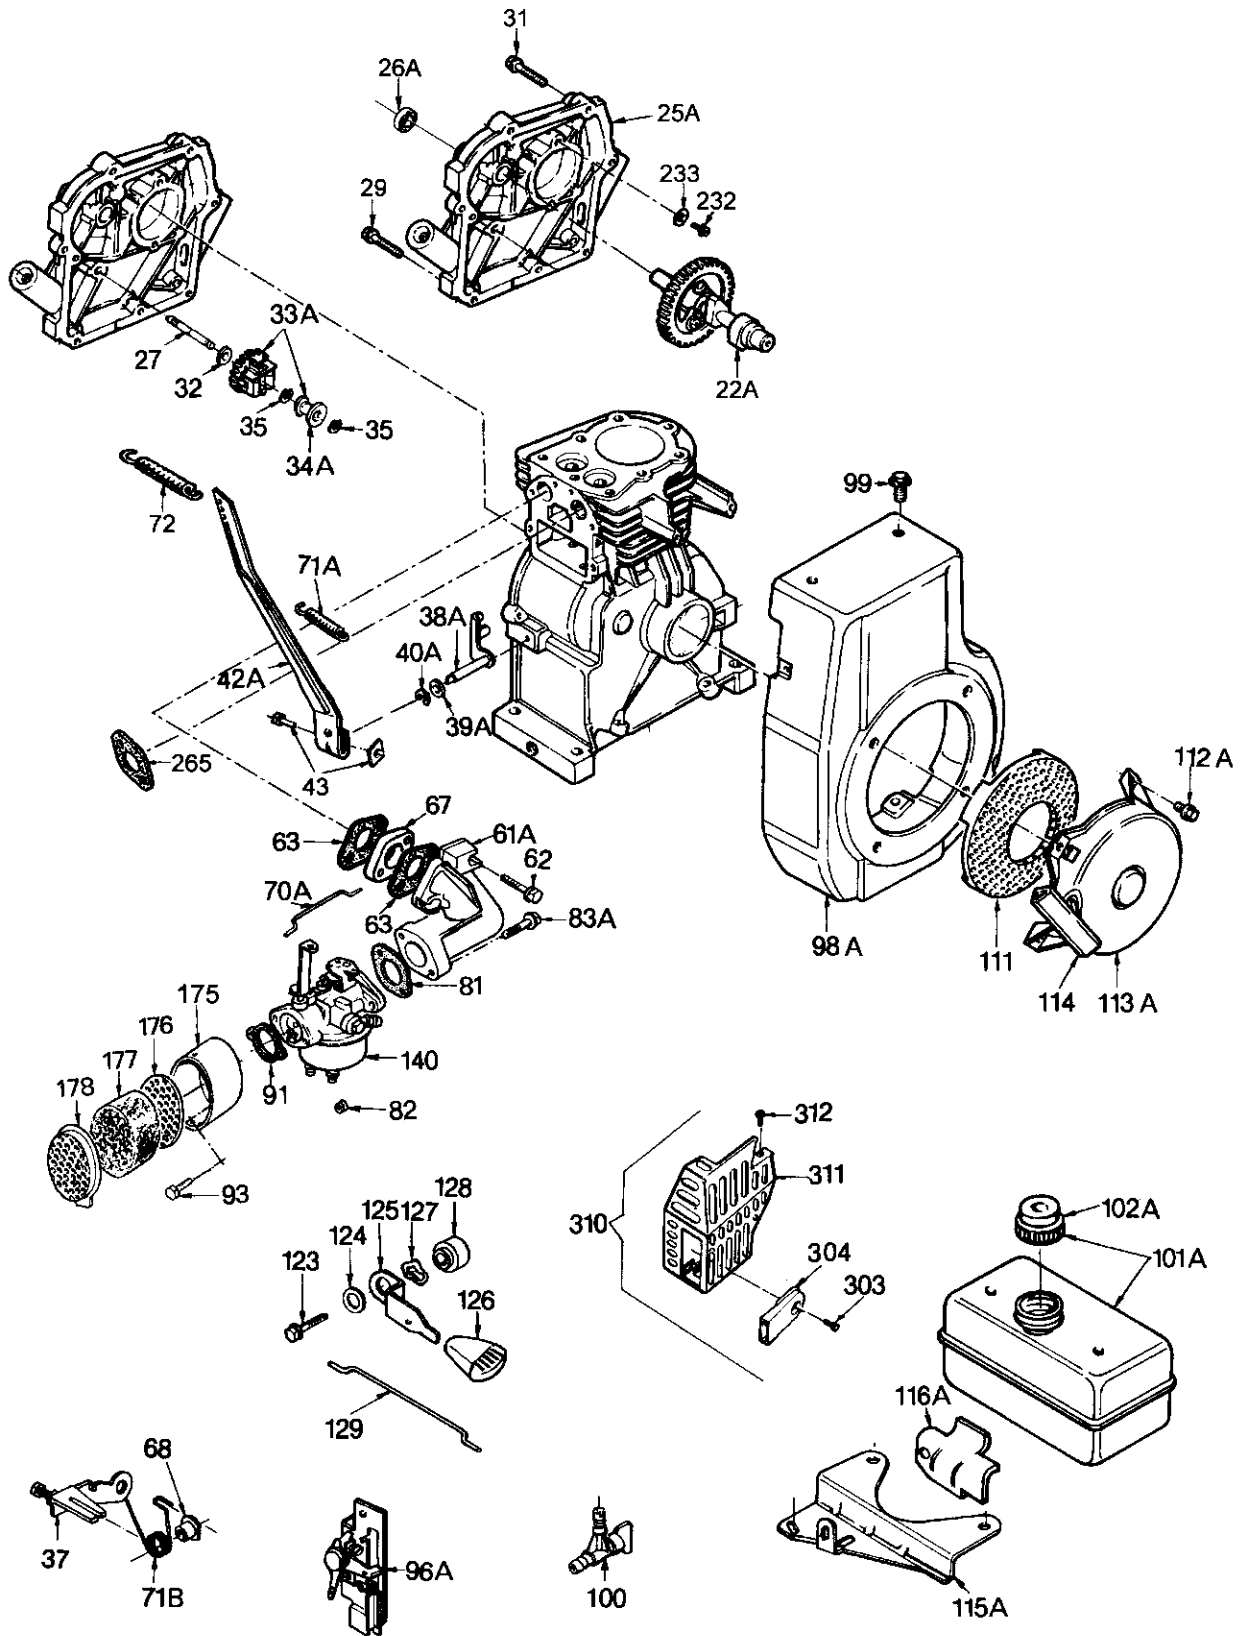

Tecumseh products made in Italy by

TECUMSEH EUROPA S.p.A.