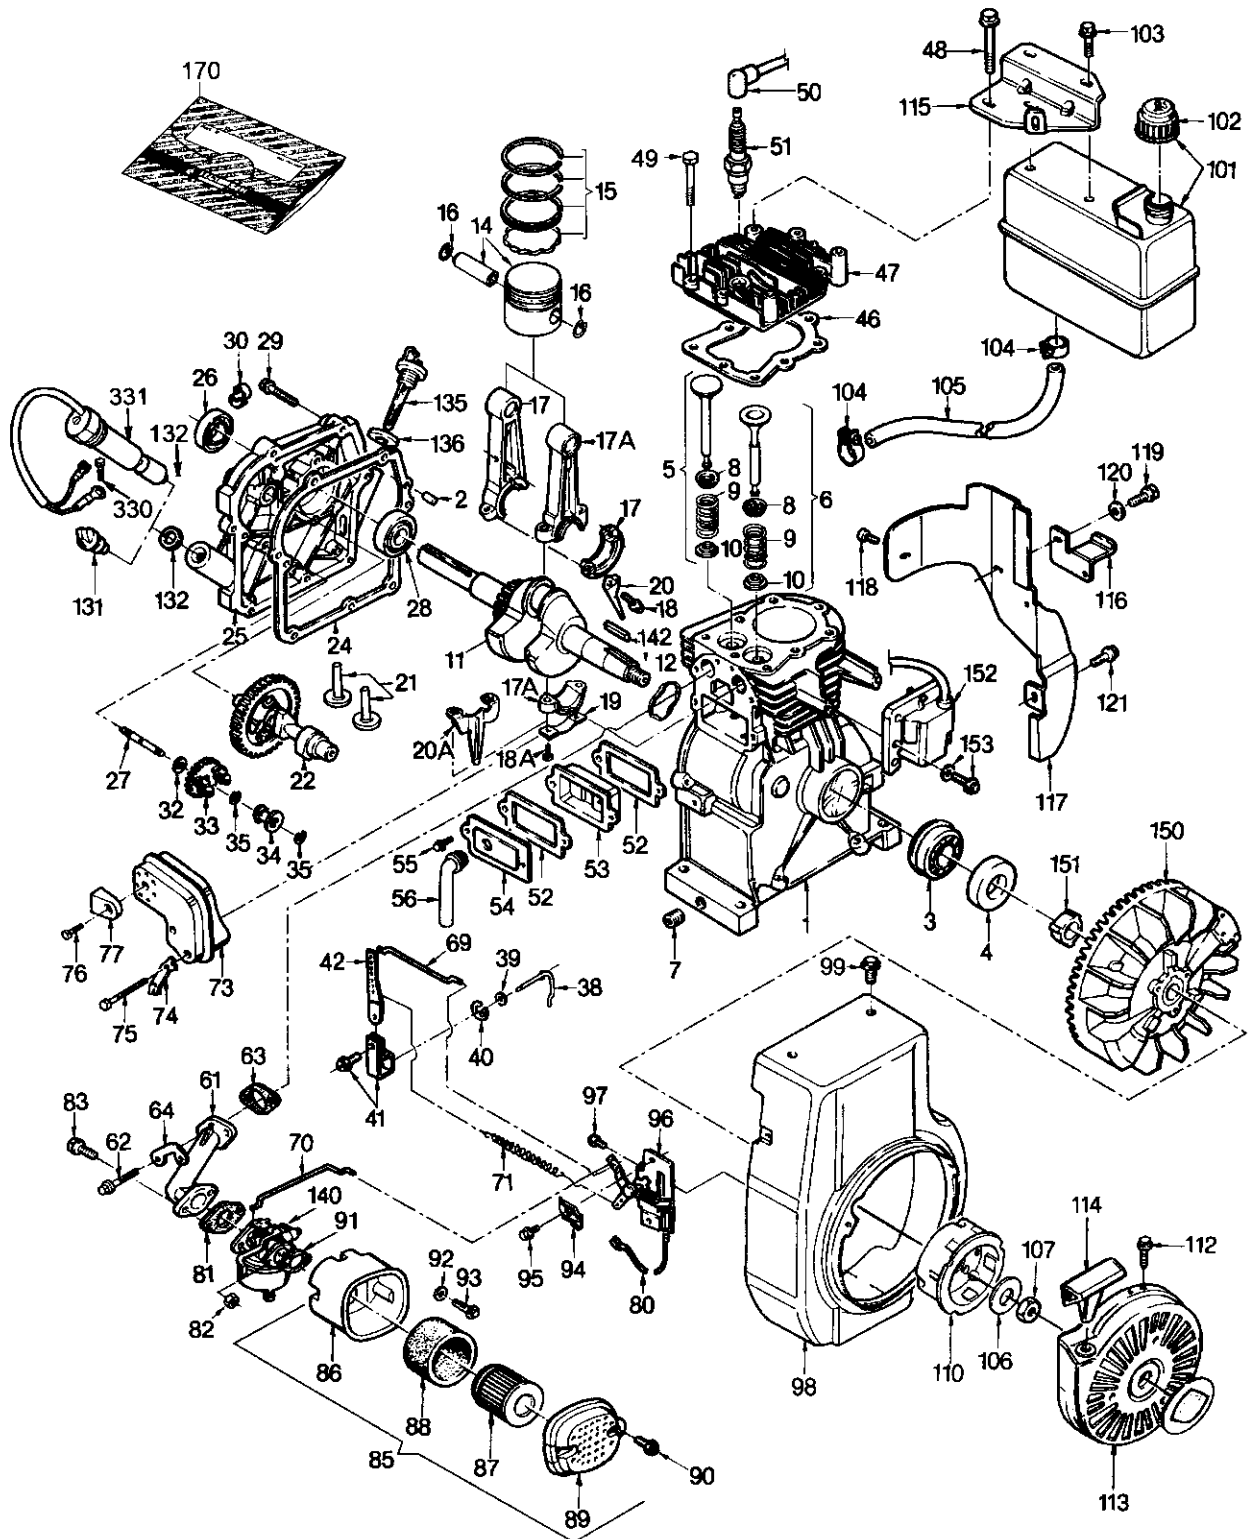

BH

Division 3
Section B

Issued: 02/96
Revised: 08/00

Tecumseh products made in Italy by
TECUMSEH EUROPA S.p.A.