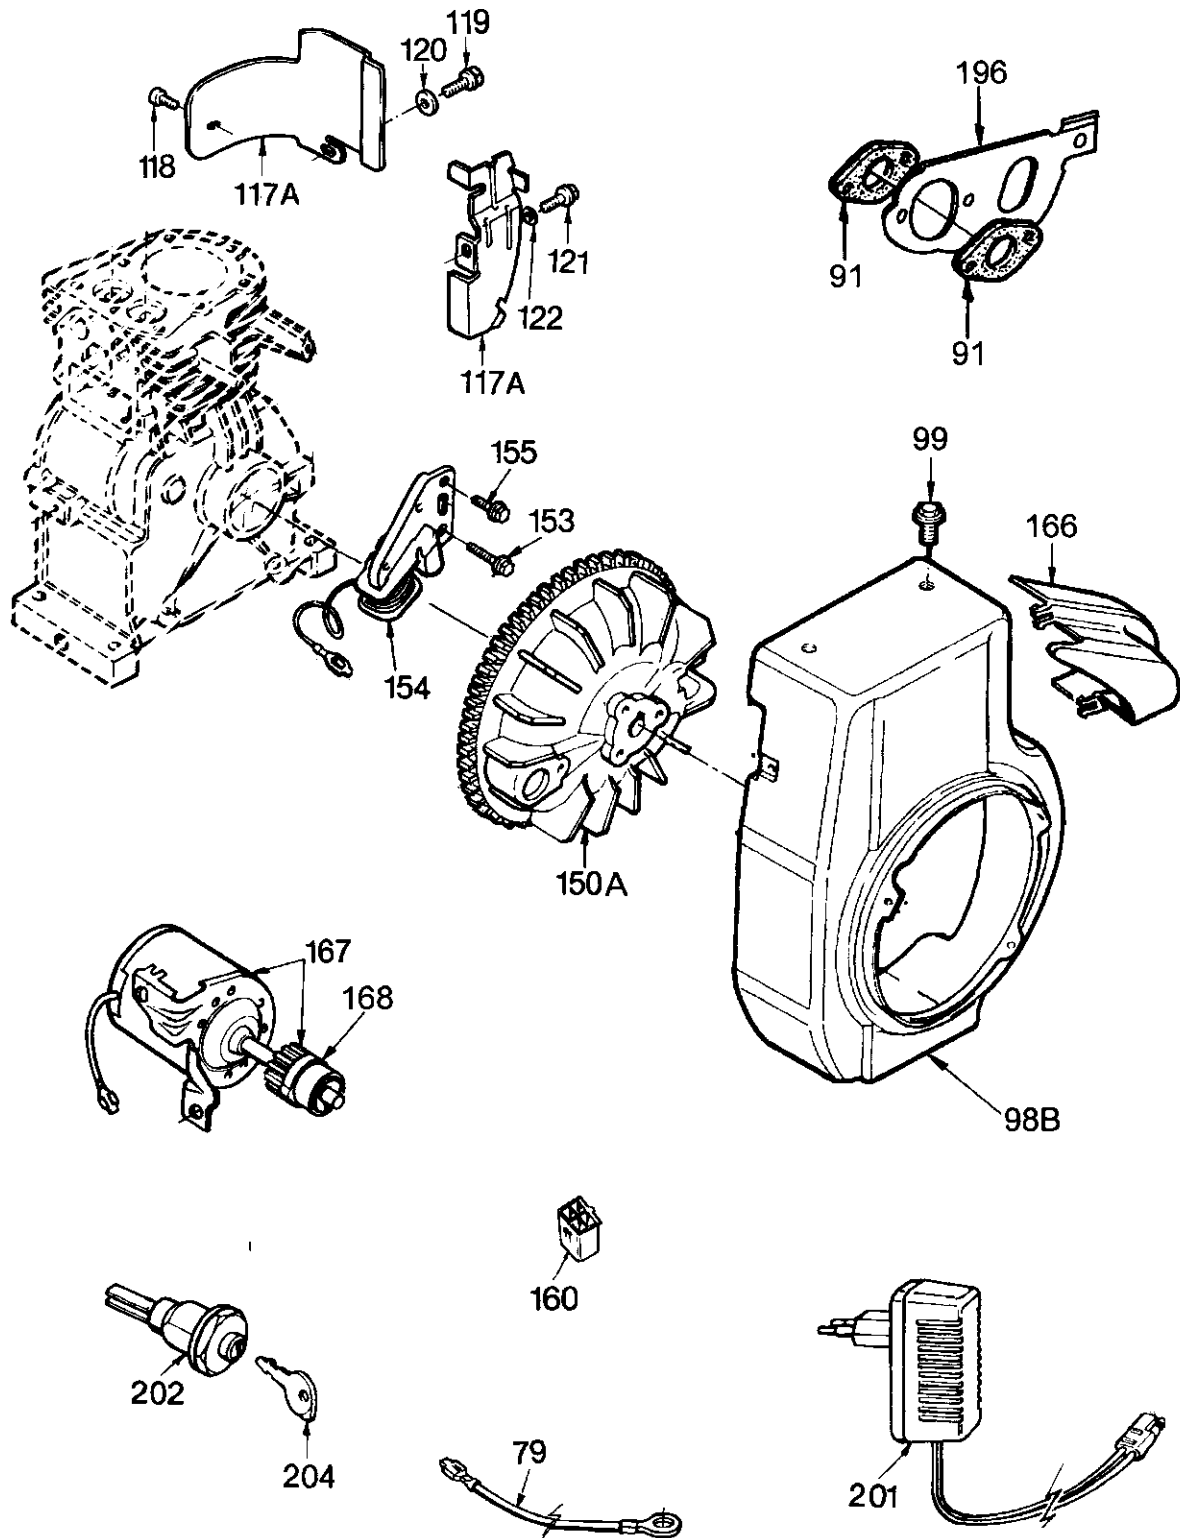

3 B	Division
	Section

BH Models

Issued: 02/96
Revised: 08/00

Ref.No.	Part No.	Part Name
1	16010045	Cylinder Assy. (Inc.-2,3,4,7)(66.60 mm Bore) E-55141B ,226A
1	16010046	Cylinder Assy. (Inc.-2,3,4,7)(66.60 mm Bore) E-55913B ,913C
1	16010058	Cylinder Assy. (Inc.-2,3,4,7)(63.50 mm Bore) E-35024A ,025A
1	16010062	Cylinder Assy. (Inc.-2,3,4,7)(63.50 mm Bore) E-35008B ,040B,040D E-45040D ,040E,042D,190A
1	16010063	Cylinder Assy. (Inc.-2,3,4,7)(63.50 mm Bore) E-35023D ,024B,024C,024D,025B,025C,040C E-45025E ,040C
1	16010064	Cylinder Assy. (Inc.-2,3,4,7)(63.50 mm Bore) E-35001D ,901D,923A,923B E-45903E ,904E,913D,913E,923D,923E,973D
1	16010065	Cylinder Assy. (Inc.-2,3,4,7)(66.60 mm Bore) E-55024C ,025C,025D,025E,026B,026C,026E,040B,040C,040D,041C,041E,042D,042E,043E ,044E,045E
1	16010066	Cylinder Assy. (Inc.-2,3,4,7)(66.60 mm Bore) E-55900D ,913D,913E,923B,923C,923D,923E,924C,928C,928D,928E
1	16010067	Cylinder Assy. (Inc.-2,3,4,7)(71.00 mm Bore) E-65005 ,006,007A,025,025A,026,026A,040,040A,043
1	16010068	Cylinder Assy. (Inc.-2,3,4,7)(71.00 mm Bore) E-65906 ,906A,923,923A
1	16010069	Cylinder Assy. (Inc.-2,3,4,7)(66.60 mm Bore) E-55924B ,934D
1	16010075	Cylinder Assy. (Inc.-2,3,4,7)(71.00 mm Bore) E-65002 ,003,004,004A,036A,037
1	16010076	Cylinder Assy. (Inc.-2,3,4,7)(66.60 mm Bore) E-55035D ,036C
1	16010077	Cylinder Assy. (Inc.-2,3,4,7)(66.60 mm Bore) E-55933D
1	16010080	Cylinder Assy. (Inc.-2,3,4,7)(66.60 mm Bore) E-55919D ,929B,929C,929D
1	16010081	Cylinder Assy. (Inc.-2,3,4,7)(71.00 mm Bore) E-65917A ,929A
2	29410001	Dowel Pin
3	27430009	Ball Bearing
4	29610034 *	Oil Seal
5	16130001	Intake Valve (Inc.-9,10)(Std)
5	16130002	Intake Valve (Inc.-9,10)(OS. 0.80 mm) E-35001D ,008B,023D,024B,024C,024D,025B,025C,040B,040C,040D,901D,923A,923B E-45025E ,040C,040D,040E,042D,190A,903E,904E,913D,913E,923D,923E E-55024C ,025C,025D,025E,026B,026C,026E,035D,036C,040B,040C,040D,041C,041E,042D ,042E,043E,044E,045E,226A,900D,913D,913E,919D,923B,923C,923D,923E,924B ,924C,928C,928D,928E,929B,929C,929D,933D,934D E-65002 ,003,004,004A,005,006,007A,025,025A,026,026A,036A,037,040,040A,043,906 ,906A,917A,923,923A,929A
5	16130009	Intake Valve (Inc.-9,10)(Std)
5	16130010	Intake Valve (Inc.-9,10)(OS. 0.80 mm) E-35024A ,025A E-45973D E-55141B ,913B,913C
6	16140009	Exhaust Valve (Inc.-9,10)(Std)
6	16140010	Exhaust Valve (Inc.-9,10)(OS. 0.80 mm)
7	29320003	Oil Drain Plug

Note: Always check Master Price List for replacement part numbers.

Tecumseh products made in Italy by

TECUMSEH EUROPA S.p.A.